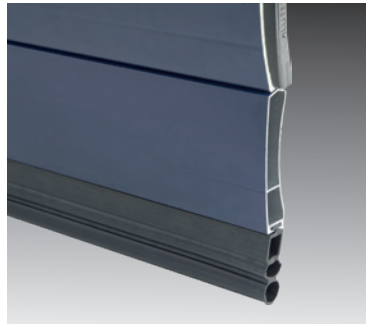

The extruded aluminium bottom slat adds extra strength to resist forcing.