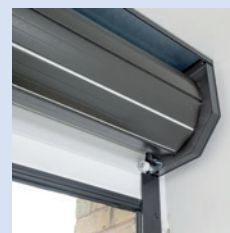

The half box option helps prevent debris dropping onto the door roll. Supplied as standard on the AlluGuard 55.