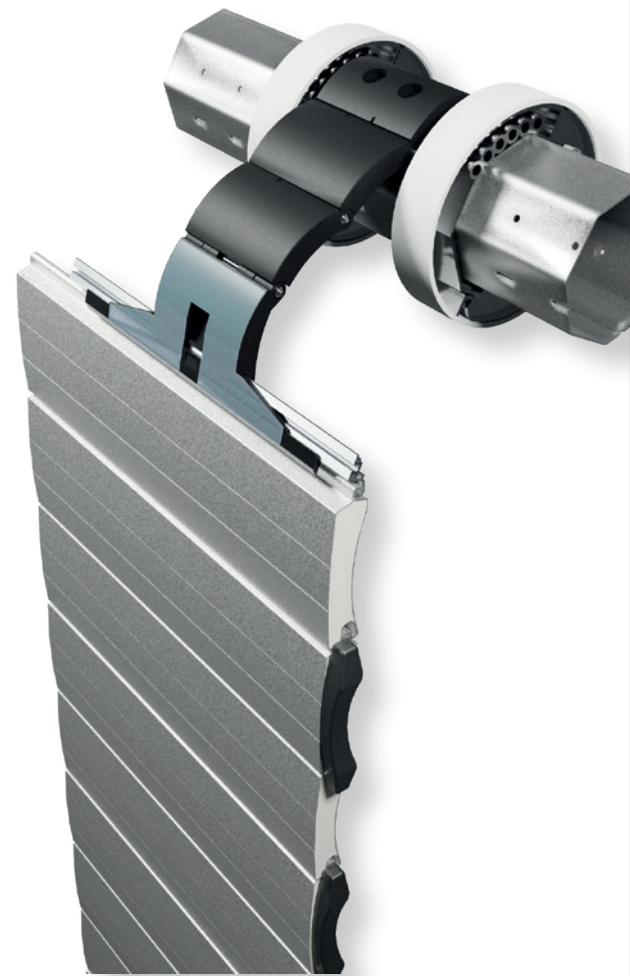

Heavy duty extruded aluminium guides secure the door at the sides.

The extruded aluminium bottom slat adds extra strength to resist forcing.

Insulation.

Fully Insulated & Finished to Perfection

AlluGuard is designed to give thermal and acoustic insulating properties much higher than the average garage door. 'CFC' free polyurethane foam within the aluminium lath plus high performance weather sealing ensures good insulation. It's perfect if you want to use your garage as a work/play room or your garage is under a bedroom. The corrosion resistant aluminium laths are light yet strong and can be finished in a stunning range of colours.